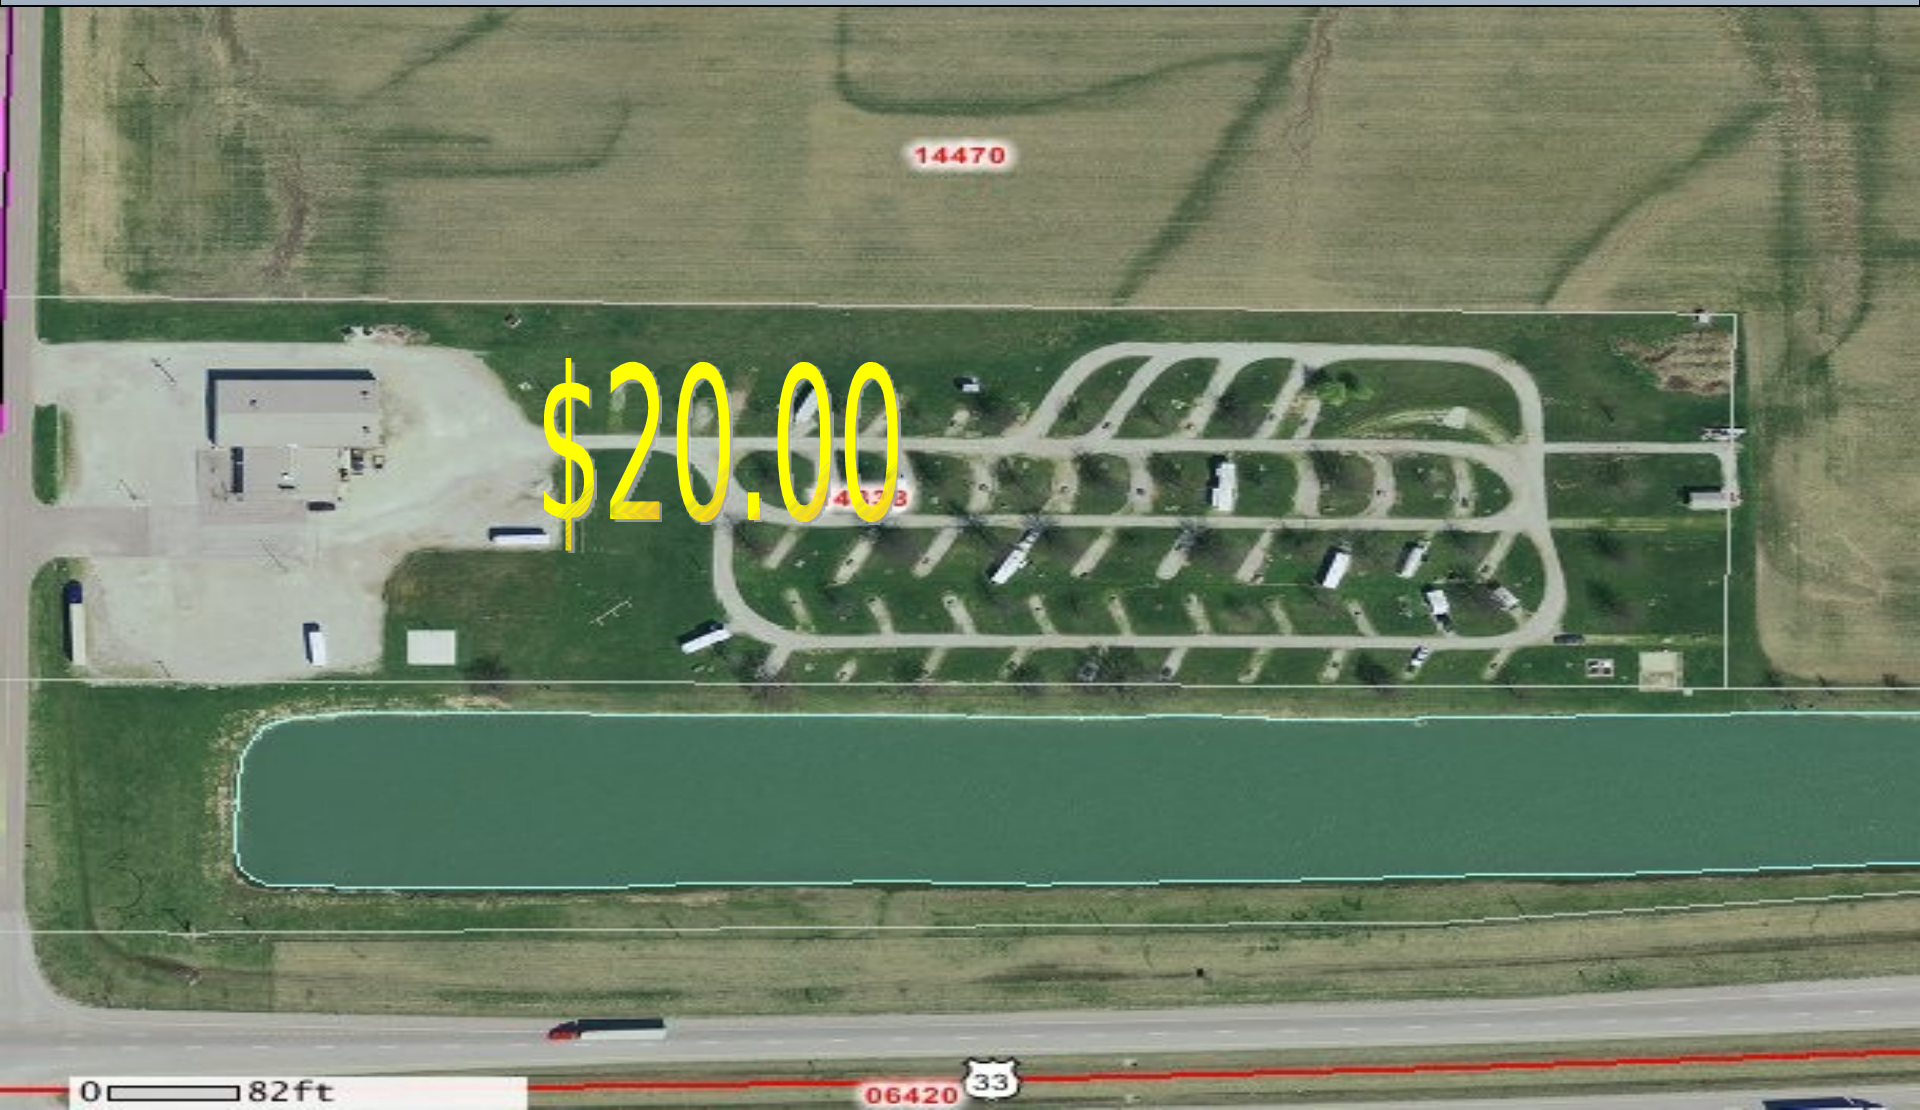

Commercial

14470

$20.00

14470

0 82ft

06420

33